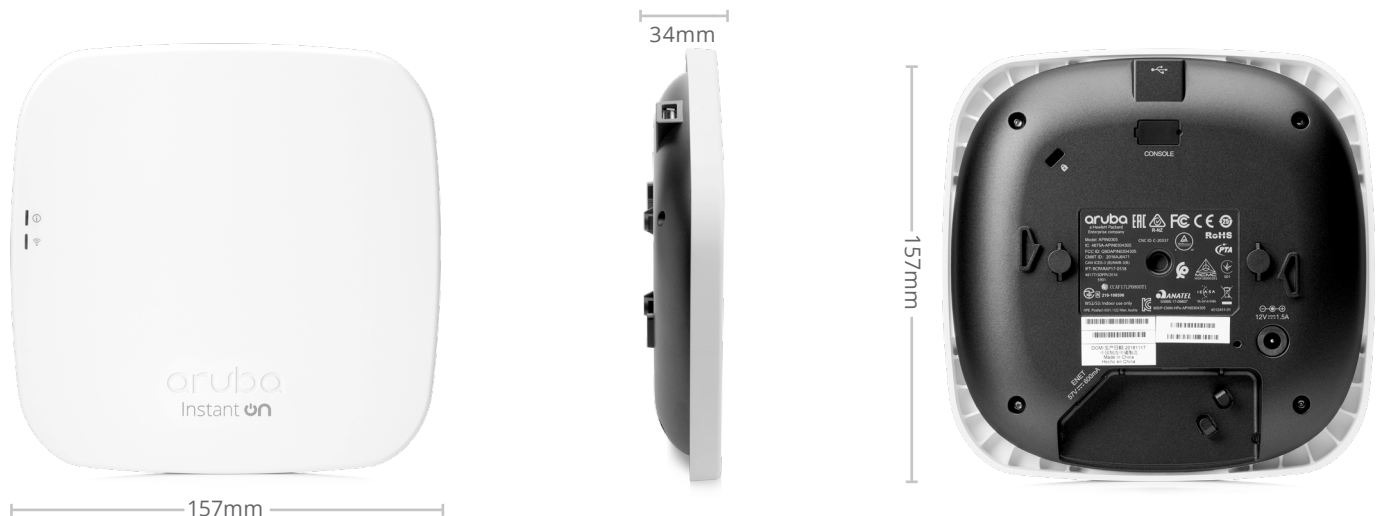

We've got you covered

- Industry leading warranty and support
- A customizable guest access page that shows off your brand

TECHNICAL SPECIFICATIONS

IN THE BOX

Aruba Instant On AP12 Indoor Access Point
 Aruba Instant On AP12 Quick Start guide
 Ceiling rail mount clip
 Solid surface mount clip
 Ethernet Cable